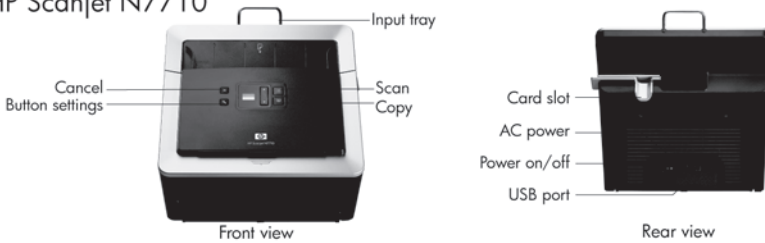

Model specifications and schematic (continued)

N7710 (L1989A)	
Transparent Materials Adapter	Not applicable
File Formats	BMP, JPEG, TIFF, TIFF compressed (G3, G4, LZW), multi-page TIFF, PNG, PDF, PDF/A, PDF searchable, PDF-MRC, RTF, HTML, TXT, UNICODE, DOC, WPD, XLS, XML, XPS (Windows Vista™ Ready only), OPF
Scaling	1–999% in 1% increments
Connectivity, Std	Hi-Speed USB 2.0
Connectivity, Opt	None
ENERGY STAR® Qualified	Yes
Mac Compatible	No
Dimensions (W x D x H)	12.6 x 19.7 x 12.3 in
Weight	11.8 lb
Shipping Dimensions	15.28 x 11.61 x 17.48 in
Shipping Weight	16.82 lb

¹ The maximum dpi at which you can scan is limited by available computer memory, disk space and other system factors.

HP Scanjet N7710

Supplies and accessories

1. **Other**
2. ADF Cleaning Sheets C9943A
   - ADF Roller Replacement Kit L1991B

Additional information

Sales

- www.hp.com
- Data Sheet 4AA12488ENUC

Technical Support

- www.hp.com/support

Services

- <http://www.hp.com/go/services>

Third-party solutions

- www.hpgsc.com

Reseller

- <http://hp.com/partners/us>

Supplies and accessories

- www.hp.com